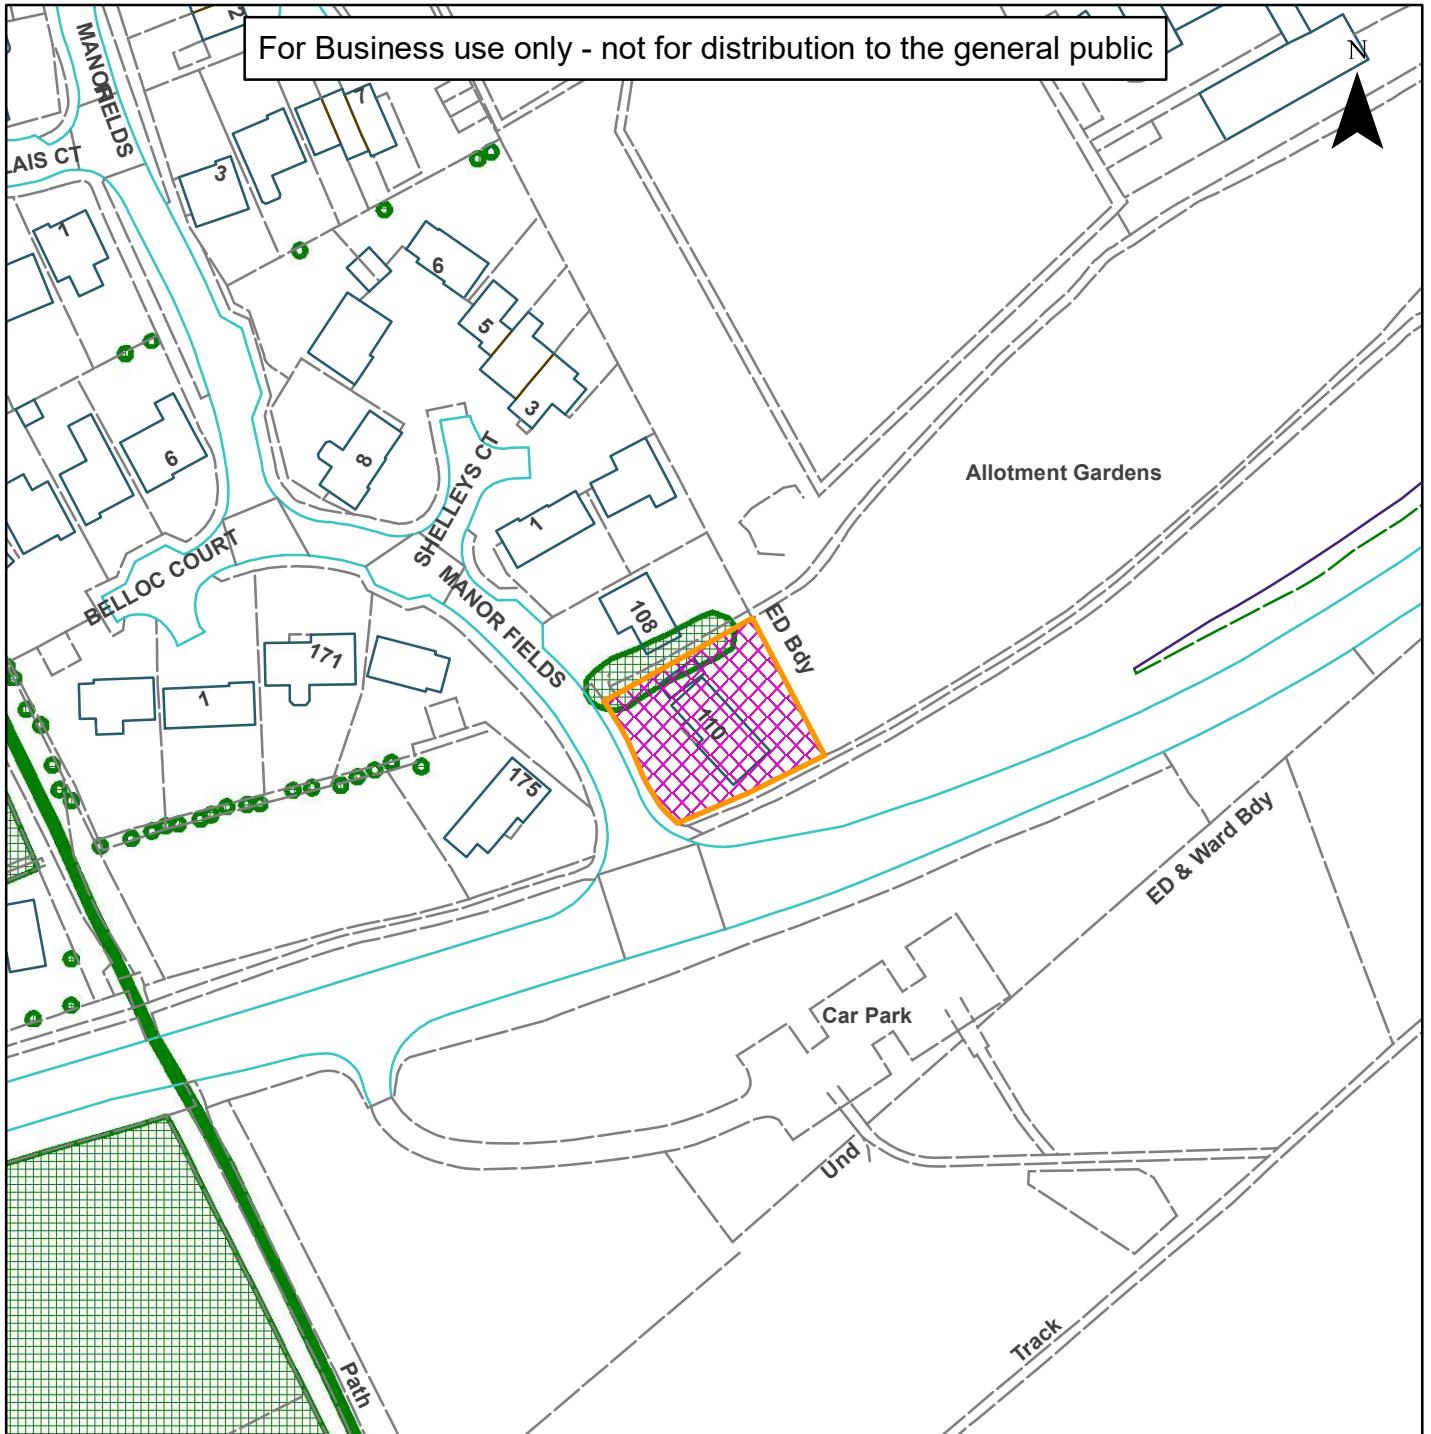

08) DC/23/0338

Horsham District Council

Acacia House, 110 Manor Fields, Horsham, West Sussex, RH13 6SG

For Business use only - not for distribution to the general public

Scale: 1:1,250

Reproduced by permission of Ordnance Survey map on behalf of HMSO. © Crown copyright and database rights (2019). Ordnance Survey Licence.100023865